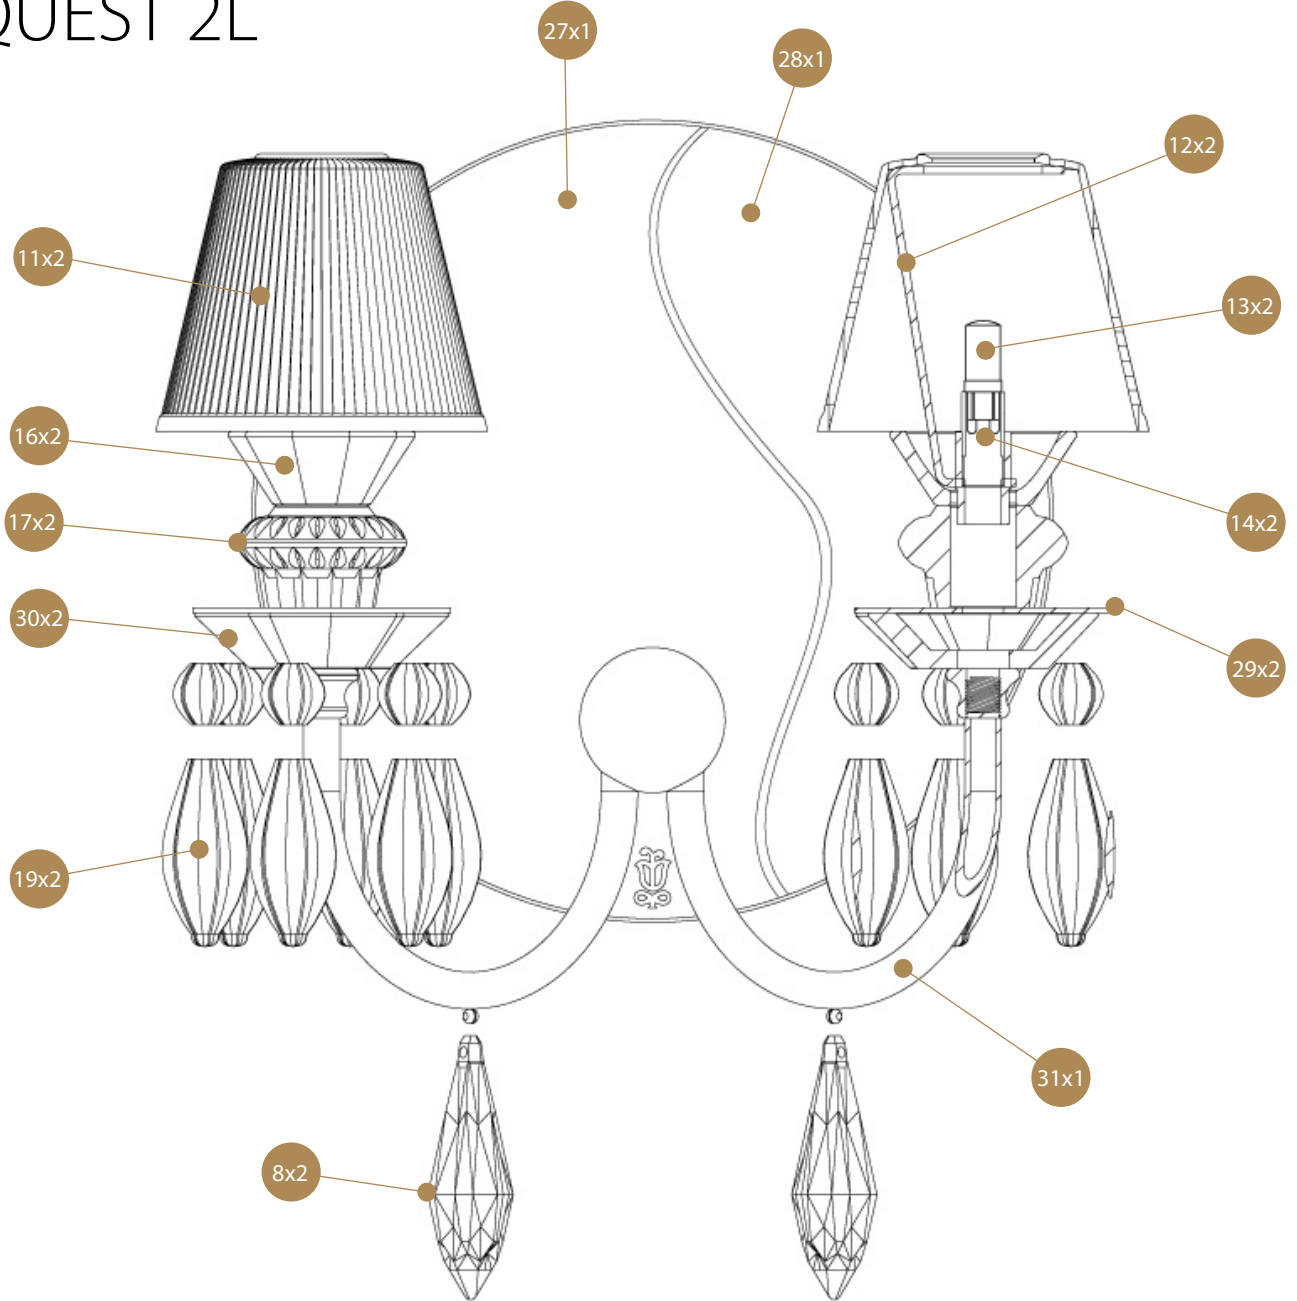

BELLE DE NUIT WALL 2L INSTALLATION GUIDE

REF. 01023197 WHITE (CE/UK) / REF. 01023198 WHITE (US) / REF. 01023199 WHITE (JP) / REF. 01023217 BLACK (CE)
REF. 01023218 BLACK (US) / REF. 01023219 BLACK (JP) / REF. 01023237 GREEN (CE/UK) / REF. 01023238 GREEN (US)
REF. 01023239 GREEN (JP) / REF. 01023257 BLUE (CE/UK) / REF. 01023258 BLUE (US) / REF. 01023259 BLUE (JP)
REF. 01023277 PINK (CE/UK) / REF. 01023278 PINK (US) / REF. 01023279 PINK (JP)
REF. 01023297 MULTICOLOR (CE/UK) / REF. 01023298 MULTICOLOR (US) / REF. 01023299 MULTICOLOR (JP)
REF. 01023317 GOLD (CE/UK) / REF. 01023318 GOLD (US) / REF. 01023319 GOLD (JP)

WALL LAMP BELLE DE NUIT SPEC REQUEST 2L

Ref	QTY	Finish	Material	Description	Measures	Ref	QTY	Finish	Material	Description	Measures
8	2	Various	Porcelain	Part 8	26x80 mm - 1" x 3 1/4"	19	2	Various	Porcelain	Part 19	25x82 mm - 9 3/4" x 3 1/4"
11	2	White	Porcelain	Lampshade	88x75 mm - 3 1/2" x 3"	27	1		Mirror	Mirror	217x3 mm - 8 3/4" x 1/4"
12	2	White	Metal	Lampshade support	44x107 mm - 1 3/4" x 4 1/4"	28	1	White	Wood	Wood	217x22 mm - 8 3/4" x 1/4"
13	2	Clear	Glass	G9 Bulb	26x66 mm - 1" x 2 3/4"	29	2	Various	Metal	Metal	70x15 mm - 2 3/4" x 1/2"
14	2	White	Porcelain	G9 Lampholder	18x26 mm - 3/4" x 1"	30	2	Various	Porcelain	Part 30	15x66 mm - 1/2" x 2 3/4"
16	2	Various	Porcelain	Part 16	48x29 mm - 2" x 1 1/4"	31	1	Various	Metal	Part 31	198x115 mm - 8" x 4 1/2"
17	2	Various	Porcelain	Part 17	46x28 mm - 1 3/4" x 1"						

Lithophane lamp
300 (max) x Ø 11 cm
Weight: 8,3 kg

Floor lamp I
230 (max) x Ø 23 cm
Weight: 1,2 kg

Floor lamp II
230 (max) x Ø 23 cm
Weight: 1,75 kg

Wall lamp
36 x 29 x 16 cm

Floor I lamp
181 x Ø 32 cm

Floor II lamp
181 x Ø 32 cm

Table lamp big
55 x Ø 20 cm

Table lamp little
28 x Ø 9 cm

-Collection: Belle de Nuit

-Type: Wall lamp

-Collection: Belle de Nuit

-Type: Wall lamp