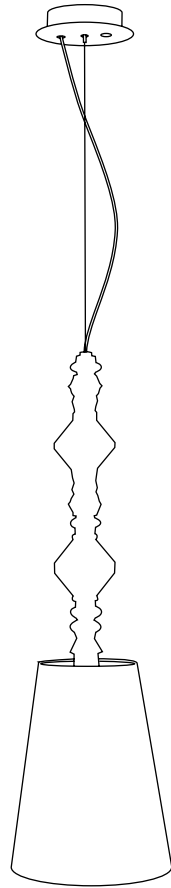

BELLE DE NUIT WALL 2L INSTALLATION GUIDE

REF. 01023197 WHITE (CE/UK) / REF. 01023198 WHITE (US) / REF. 01023199 WHITE (JP) / REF. 01023217 BLACK (CE)
REF. 01023218 BLACK (US) / REF. 01023219 BLACK (JP) / REF. 01023237 GREEN (CE/UK) / REF. 01023238 GREEN (US)
REF. 01023239 GREEN (JP) / REF. 01023257 BLUE (CE/UK) / REF. 01023258 BLUE (US) / REF. 01023259 BLUE (JP)
REF. 01023277 PINK (CE/UK) / REF. 01023278 PINK (US) / REF. 01023279 PINK (JP)
REF. 01023297 MULTICOLOR (CE/UK) / REF. 01023298 MULTICOLOR (US) / REF. 01023299 MULTICOLOR (JP)
REF. 01023317 GOLD (CE/UK) / REF. 01023318 GOLD (US) / REF. 01023319 GOLD (JP)

WALL LAMP BELLE DE NUIT SPEC REQUEST 2L

Ref	QTY	Finish	Material	Description	Measures	Ref	QTY	Finish	Material	Description	Measures
8	2	Various	Porcelain	Part 8	26x80 mm - 1" x 3 1/4"	19	2	Various	Porcelain	Part 19	25x82 mm - 9 3/4" x 3 1/4"
11	2	White	Porcelain	Lampshade	88x75 mm - 3 1/2" x 3"	27	1		Mirror	Mirror	217x3 mm - 8 3/4" x 1/4"
12	2	White	Metal	Lampshade support	44x107 mm - 1 3/4" x 4 1/4"	28	1	White	Wood	Wood	217x22 mm - 8 3/4" x 1/4"
13	2	Clear	Glass	G9 Bulb	26x66 mm - 1" x 2 3/4"	29	2	Various	Metal	Metal	70x15 mm - 2 3/4" x 1/2"
14	2	White	Porcelain	G9 Lampholder	18x26 mm - 3/4" x 1"	30	2	Various	Porcelain	Part 30	15x66 mm - 1/2" x 2 3/4"
16	2	Various	Porcelain	Part 16	48x29 mm - 2" x 1 1/4"	31	1	Various	Metal	Part 31	198x115 mm - 8" x 4 1/2"
17	2	Various	Porcelain	Part 17	46x28 mm - 1 3/4" x 1"						

Lithophane lamp
300 (max) x Ø 11 cm
Weight: 8,3 kg

Floor lamp I
230 (max) x Ø 23 cm
Weight: 1,2 kg

Floor lamp II
230 (max) x Ø 23 cm
Weight: 1,75 kg

Wall lamp
36 x 29 x 16 cm

Floor I lamp
181 x Ø 32 cm

Floor II lamp
181 x Ø 32 cm

Table lamp big
55 x Ø 20 cm

Table lamp little
28 x Ø 9 cm

-Collection: Belle de Nuit

-Type: Wall lamp

-Collection: Belle de Nuit

-Type: Wall lamp