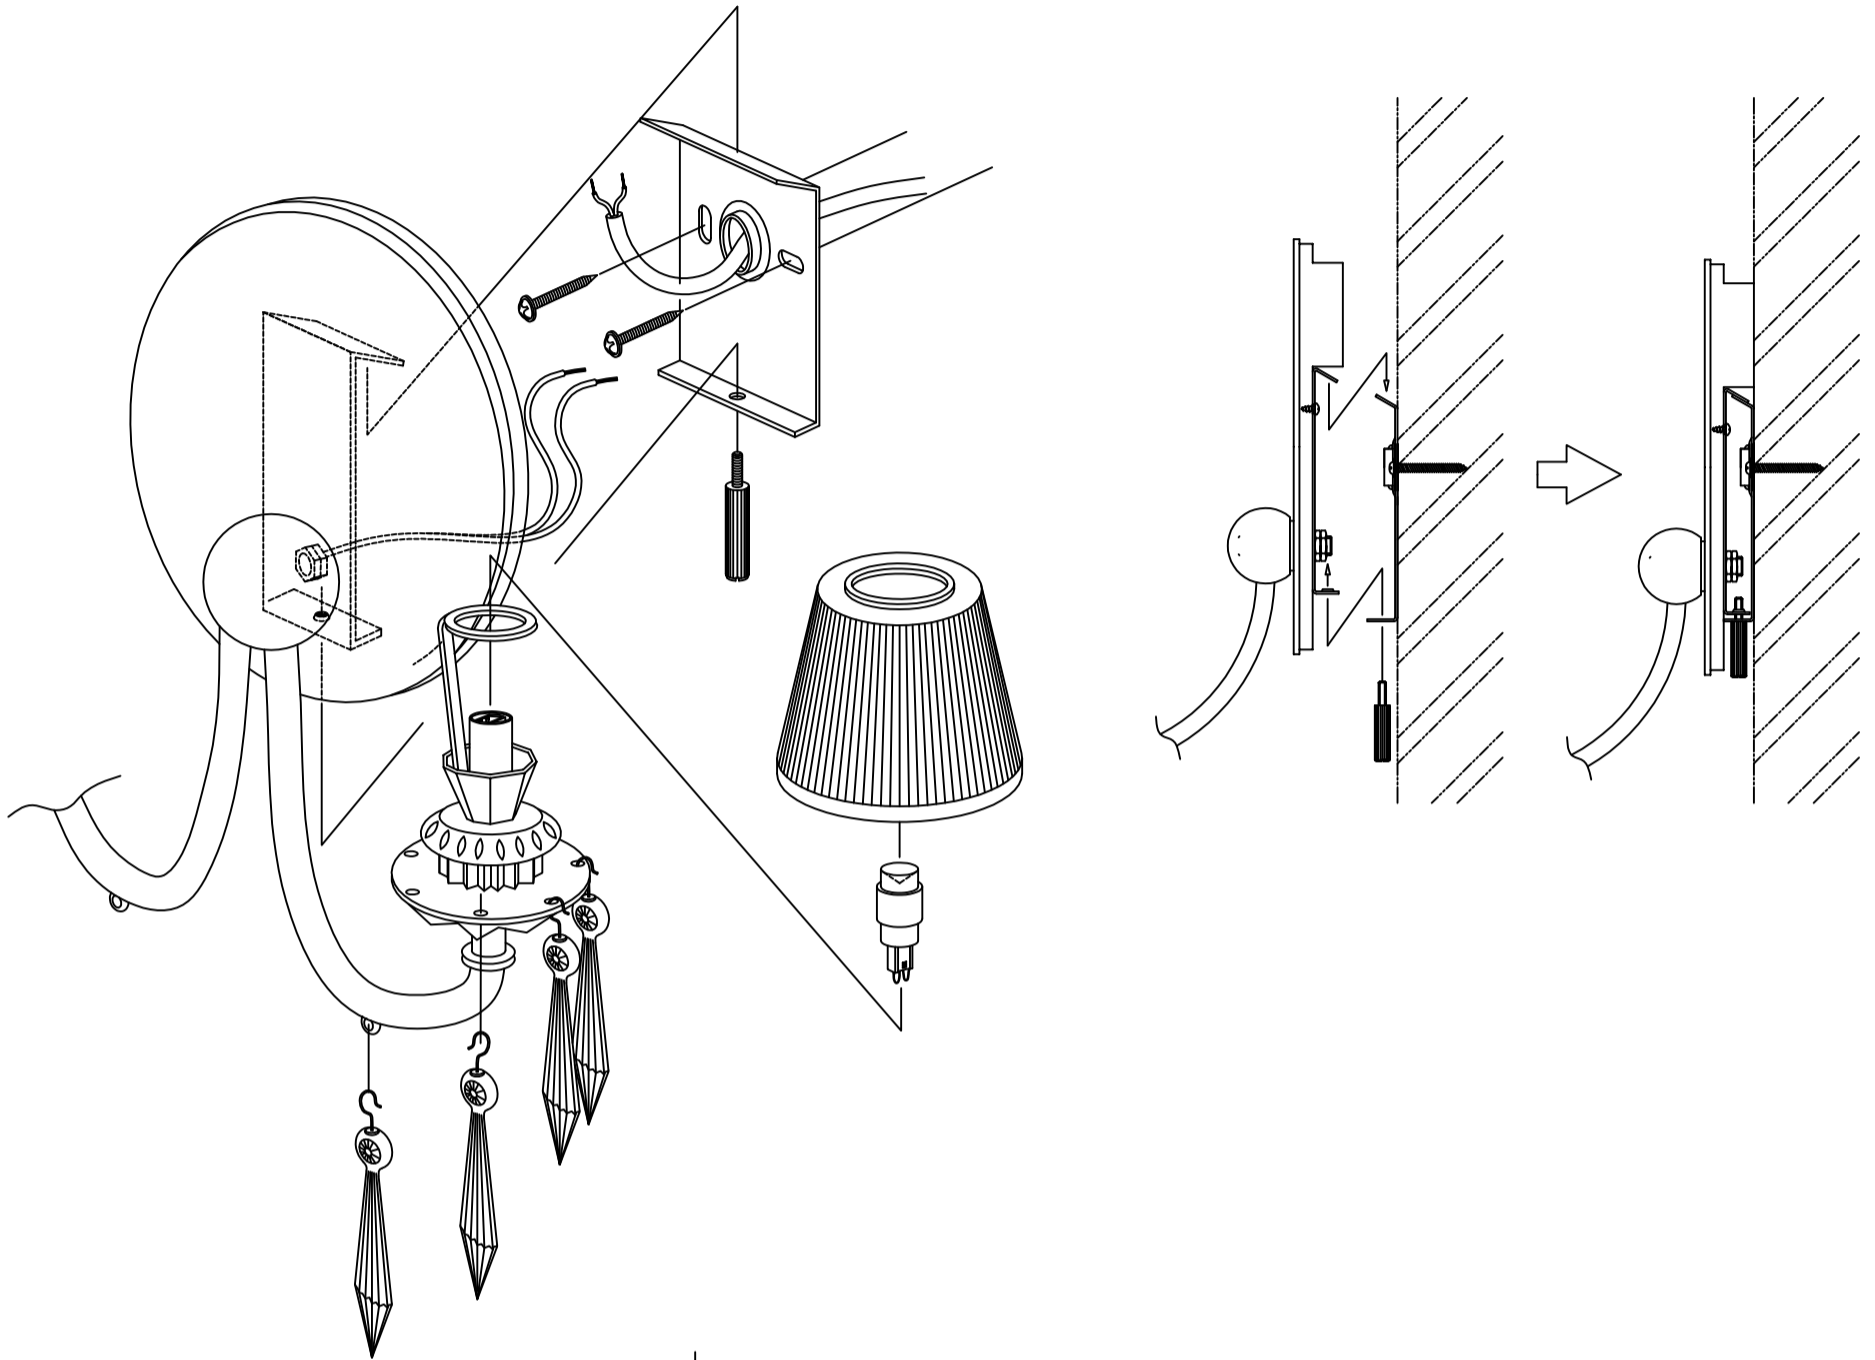

BELLE DE NUIT WALL 2L INSTALLATION GUIDE

REF. 01023197 WHITE (CE/UK) / REF. 01023198 WHITE (US) / REF. 01023199 WHITE (JP) / REF. 01023217 BLACK (CE)
REF. 01023218 BLACK (US) / REF. 01023219 BLACK (JP) / REF. 01023237 GREEN (CE/UK) / REF. 01023238 GREEN (US)
REF. 01023239 GREEN (JP) / REF. 01023257 BLUE (CE/UK) / REF. 01023258 BLUE (US) / REF. 01023259 BLUE (JP)
REF. 01023277 PINK (CE/UK) / REF. 01023278 PINK (US) / REF. 01023279 PINK (JP)
REF. 01023297 MULTICOLOR (CE/UK) / REF. 01023298 MULTICOLOR (US) / REF. 01023299 MULTICOLOR (JP)
REF. 01023317 GOLD (CE/UK) / REF. 01023318 GOLD (US) / REF. 01023319 GOLD (JP)

WALL LAMP BELLE DE NUIT SPEC REQUEST 2L

Ref	QTY	Finish	Material	Description	Measures	Ref	QTY	Finish	Material	Description	Measures
8	2	Various	Porcelain	Part 8	26x80 mm - 1" x 3 1/4"	19	2	Various	Porcelain	Part 19	25x82 mm - 9 3/4" x 3 1/4"
11	2	White	Porcelain	Lampshade	88x75 mm - 3 1/2" x 3"	27	1		Mirror	Mirror	217x3 mm - 8 3/4" x 1/4"
12	2	White	Metal	Lampshade support	44x107 mm - 1 3/4" x 4 1/4"	28	1	White	Wood	Wood	217x22 mm - 8 3/4" x 1/4"
13	2	Clear	Glass	G9 Bulb	26x66 mm - 1" x 2 3/4"	29	2	Various	Metal	Metal	70x15 mm - 2 3/4" x 1/2"
14	2	White	Porcelain	G9 Lampholder	18x26 mm - 3/4" x 1"	30	2	Various	Porcelain	Part 30	15x66 mm - 1/2" x 2 3/4"
16	2	Various	Porcelain	Part 16	48x29 mm - 2" x 1 1/4"	31	1	Various	Metal	Part 31	198x115 mm - 8" x 4 1/2"
17	2	Various	Porcelain	Part 17	46x28 mm - 1 3/4" x 1"						

Table lamp big
55 x Ø 20 cm

Table lamp little
28 x Ø 9 cm

-Collection: Belle de Nuit

-Type: Wall lamp

-Collection: Belle de Nuit

-Type: Wall lamp