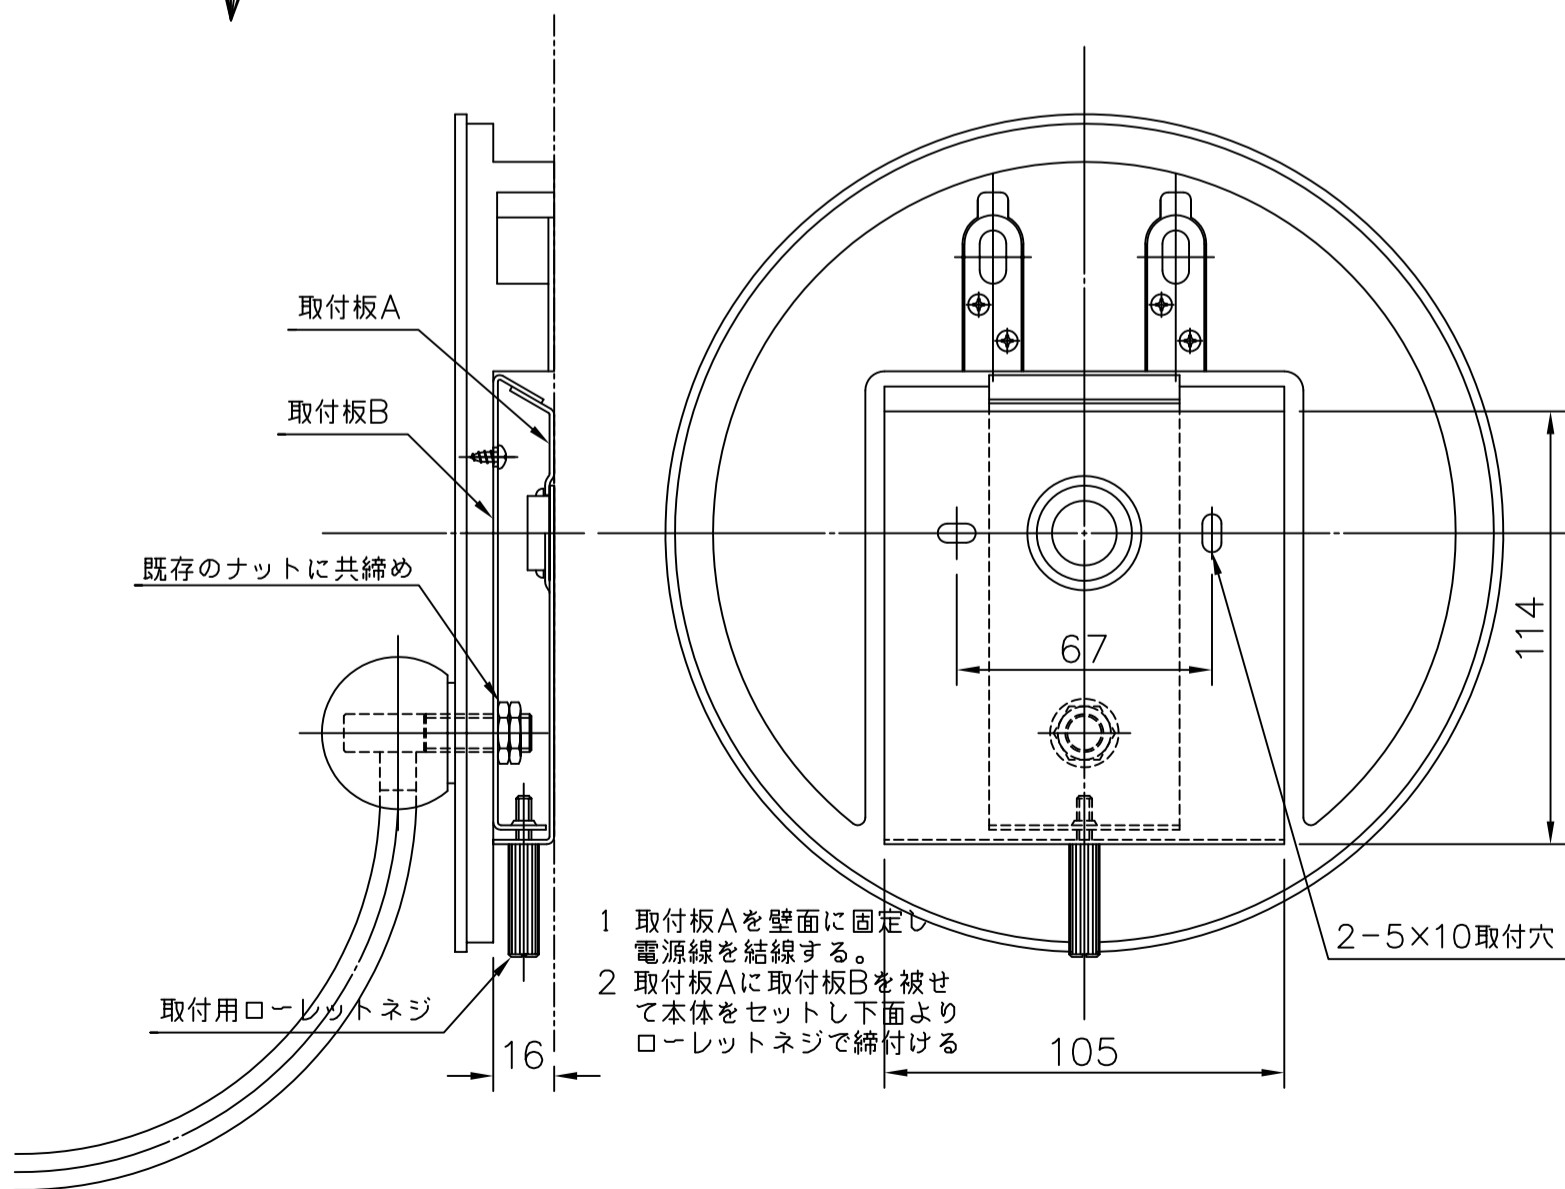

BELLE DE NUIT WALL 2L INSTALLATION GUIDE

REF. 01023197 WHITE (CE/UK) / REF. 01023198 WHITE (US) / REF. 01023199 WHITE (JP) / REF. 01023217 BLACK (CE)
REF. 01023218 BLACK (US) / REF. 01023219 BLACK (JP) / REF. 01023237 GREEN (CE/UK) / REF. 01023238 GREEN (US)
REF. 01023239 GREEN (JP) / REF. 01023257 BLUE (CE/UK) / REF. 01023258 BLUE (US) / REF. 01023259 BLUE (JP)
REF. 01023277 PINK (CE/UK) / REF. 01023278 PINK (US) / REF. 01023279 PINK (JP)
REF. 01023297 MULTICOLOR (CE/UK) / REF. 01023298 MULTICOLOR (US) / REF. 01023299 MULTICOLOR (JP)
REF. 01023317 GOLD (CE/UK) / REF. 01023318 GOLD (US) / REF. 01023319 GOLD (JP)

WALL LAMP BELLE DE NUIT SPEC REQUEST 2L

Ref	QTY	Finish	Material	Description	Measures	Ref	QTY	Finish	Material	Description	Measures
8	2	Various	Porcelain	Part 8	26x80 mm - 1" x 3 1/4"	19	2	Various	Porcelain	Part 19	25x82 mm - 9 3/4" x 3 1/4"
11	2	White	Porcelain	Lampshade	88x75 mm - 3 1/2" x 3"	27	1		Mirror	Mirror	217x3 mm - 8 3/4" x 1/4"
12	2	White	Metal	Lampshade support	44x107 mm - 1 3/4" x 4 1/4"	28	1	White	Wood	Wood	217x22 mm - 8 3/4" x 1/4"
13	2	Clear	Glass	G9 Bulb	26x66 mm - 1" x 2 3/4"	29	2	Various	Metal	Metal	70x15 mm - 2 3/4" x 1/2"
14	2	White	Porcelain	G9 Lampholder	18x26 mm - 3/4" x 1"	30	2	Various	Porcelain	Part 30	15x66 mm - 1/2" x 2 3/4"
16	2	Various	Porcelain	Part 16	48x29 mm - 2" x 1 1/4"	31	1	Various	Metal	Part 31	198x115 mm - 8" x 4 1/2"
17	2	Various	Porcelain	Part 17	46x28 mm - 1 3/4" x 1"						

Lithophane lamp
300 (max) x Ø 11 cm
Weight: 8,3 kg

Floor lamp I
230 (max) x Ø 23 cm
Weight: 1,2 kg

Floor lamp II
230 (max) x Ø 23 cm
Weight: 1,75 kg

Wall lamp
36 x 29 x 16 cm

Floor I lamp
181 x Ø 32 cm

Floor II lamp
181 x Ø 32 cm

Table lamp big
55 x Ø 20 cm

Table lamp little
28 x Ø 9 cm

-Collection: Belle de Nuit

-Type: Wall lamp

-Collection: Belle de Nuit

-Type: Wall lamp