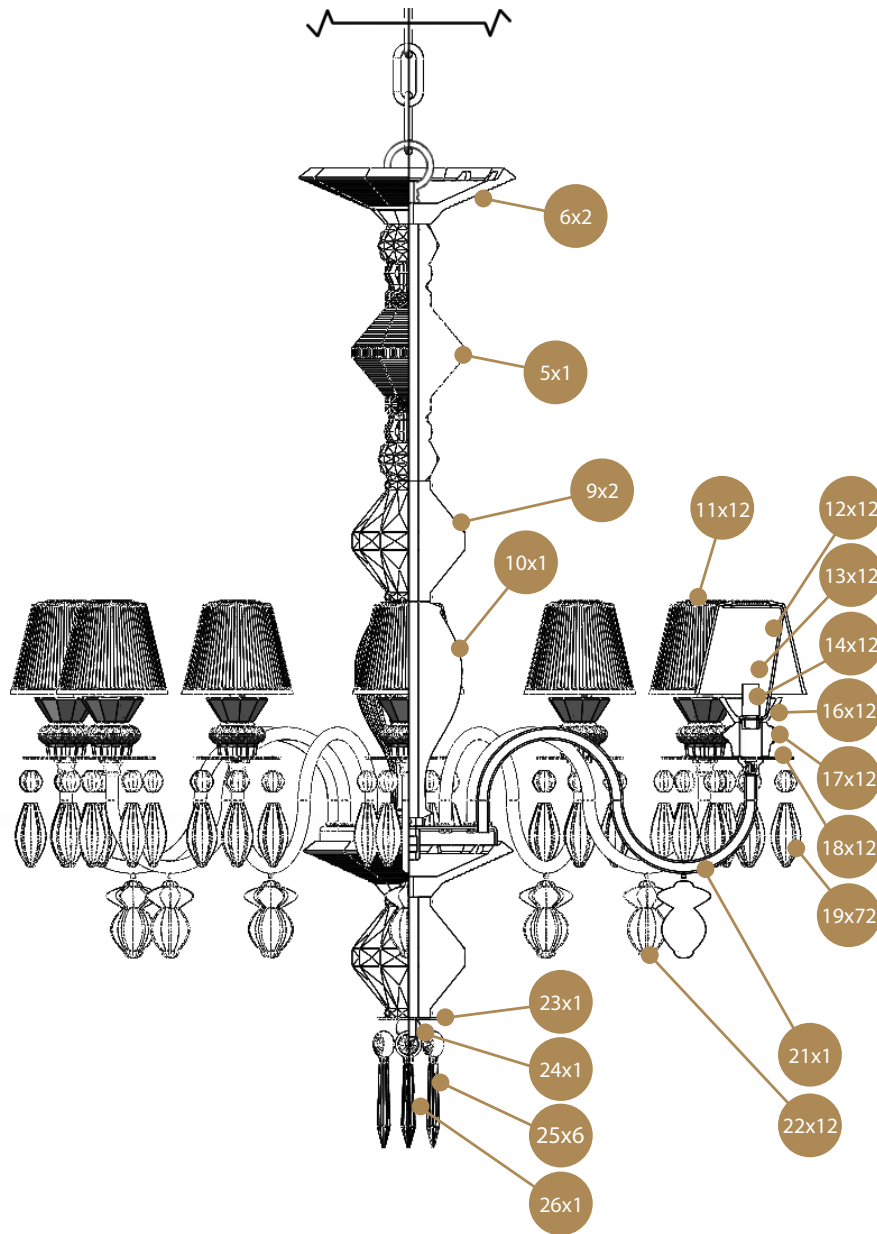

CHANDELIER BELLE DE NUIT SPEC REQUEST 12L

Ref	QTY	Finish	Material	Description	Measures	Ref	QTY	Finish	Material	Description	Measures
5	1	Various	Porcelain	Part 5	90x205 mm - 3 1/2" x 8 1/4"	19	12	Various	Porcelain	Part 19	25x82 mm - 1 x 3 1/4"
6	2	Various	Porcelain	Part 6	170x45 mm - 6 3/4" x 1 3/4"	21	1	Various	Metal	Set 12 ARM D. 65 cm.	565x140 mm - 22 1/2" x 5 1/2"
9	2	Various	Porcelain	Part 9	89x96 mm - 3 1/2" x 3 3/4"	22	12	Various	Porcelain	Part 22	41x71 mm - 1 3/4" x 2 3/4"
10	1	Various	Porcelain	Part 10	85x175 mm - 3 1/2" x 7"	23	1	Various	Metal	Bottom disc	50x1,5 mm - 2" x 1/4"
11	12	White	Porcelain	Lampshade	88x75 mm - 3 1/2" x 3"	24	1	Various	Metal	Finial ball	20x22 mm - 3/4" x 1"
12	12	White	Metal	Lampshade support	44x107 mm - 1 3/4" x 4 1/4"	25	6	Various	Porcelain	Part 25	21x103 mm - 3/4" x 4"
13	12	Clear	Glass	G9 Bulb	26x66 mm - 1" x 2 3/4"	26	1	Gold	Metal	Logo	17x27 mm - 3/4" x 1"
14	12	White	Porcelain	G9 Lampholder	18x26 mm - 3/4" x 1"						
16	12	Various	Porcelain	Part 16	48x29 mm - 2" x 1 1/4"						
17	12	Various	Porcelain	Part 17	46x28 mm - 1 3/4" x 1"						
18	12	Various	Metal	Arm disc	70x1,5 mm - 2 3/4" x 1/4"						

BDN 12 lights
75 x Ø 65 cm
Weight: 8,3 kg

BDN 24 lights
100 x Ø 80 cm
Weight: 21,2 kg

BDN 40 lights
125 x Ø 100 cm
Weight: 27,4 kg

-Collection: Belle de Nuit / Winter Palace

-Type: Chandelier

-Collection: Belle de Nuit / Winter Palace

-Type: Chandelier